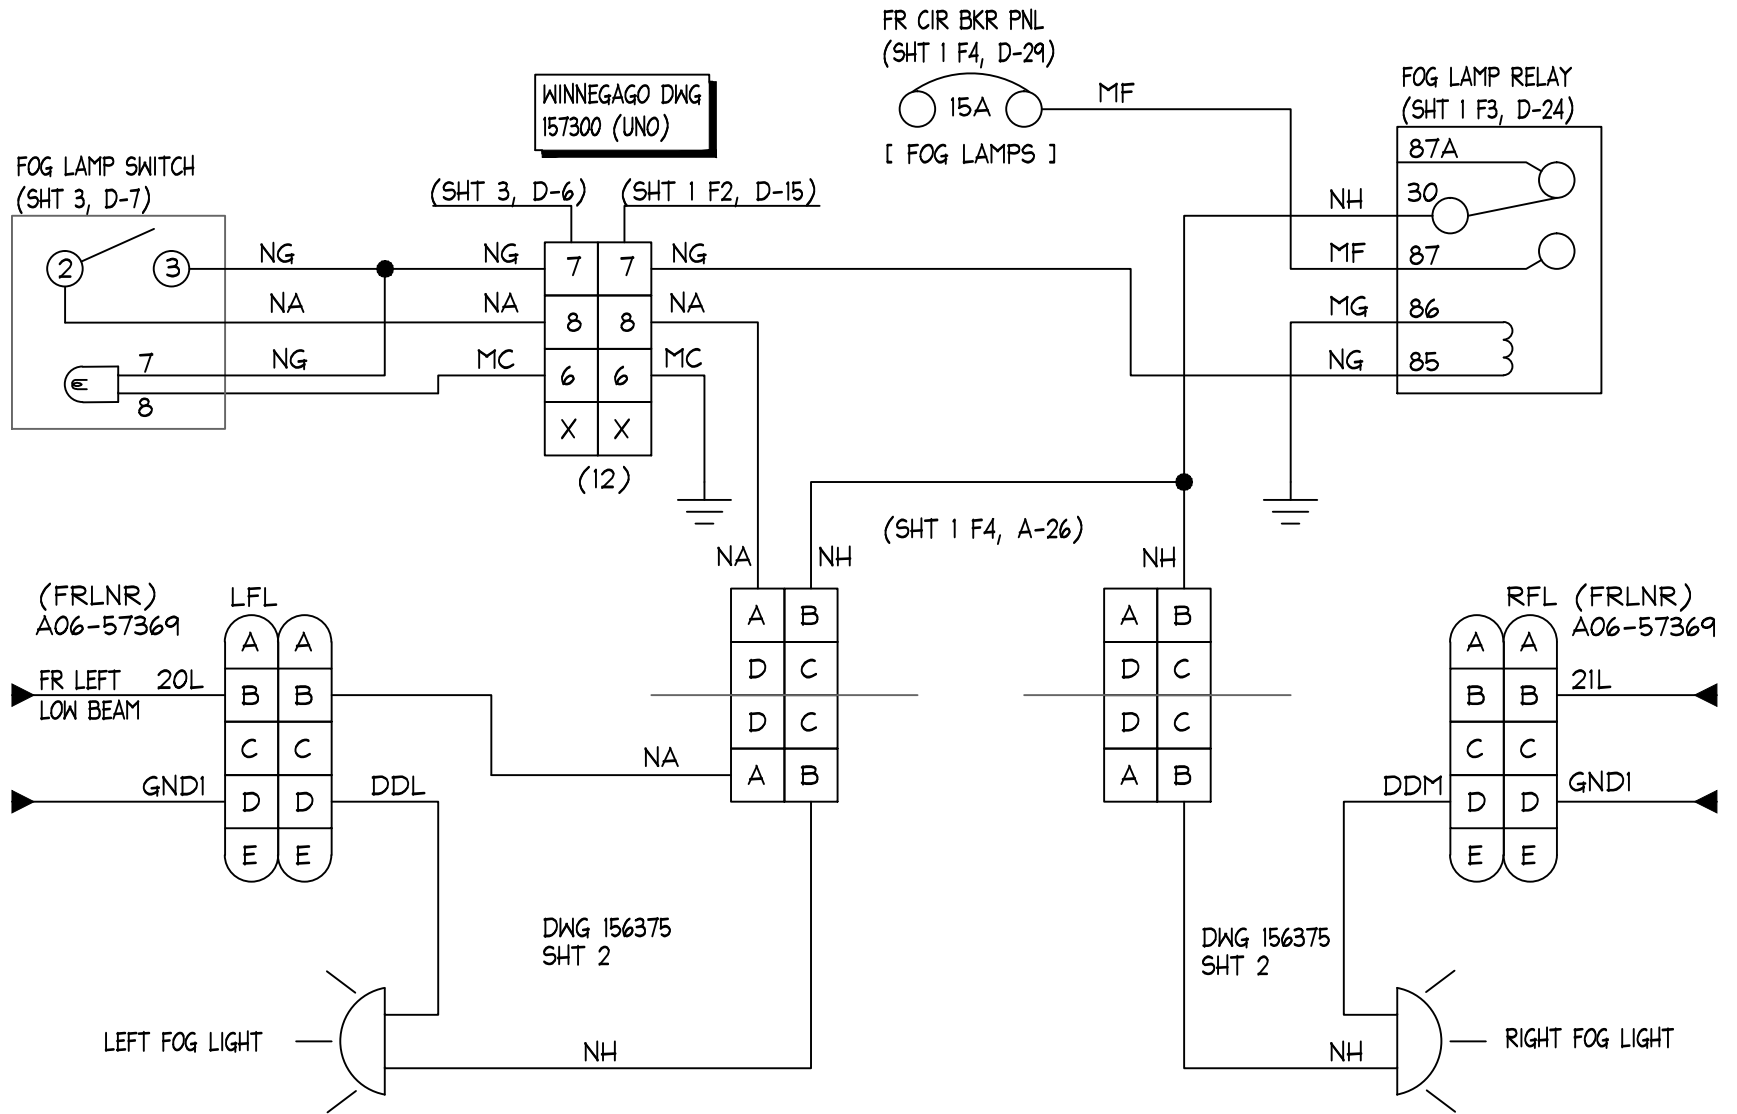

07/19/16 10:16:20 AM D:\MY DOCUMENTS\RVV07 JOURNEY 34H\HdMkLP FL.DWG

SCALE: N/A	PROJECT: WINNEBAGO JOURNEY	TITLE: FOG LIGHT CIRCUIT	REVISION 0
DRAWN: JIM EXLER	LOC: PROJECT LOC	DRG: FOG LTS	
DATE: 6/3/16	JOB NO: 34H	HdMkLp FL.dwg	