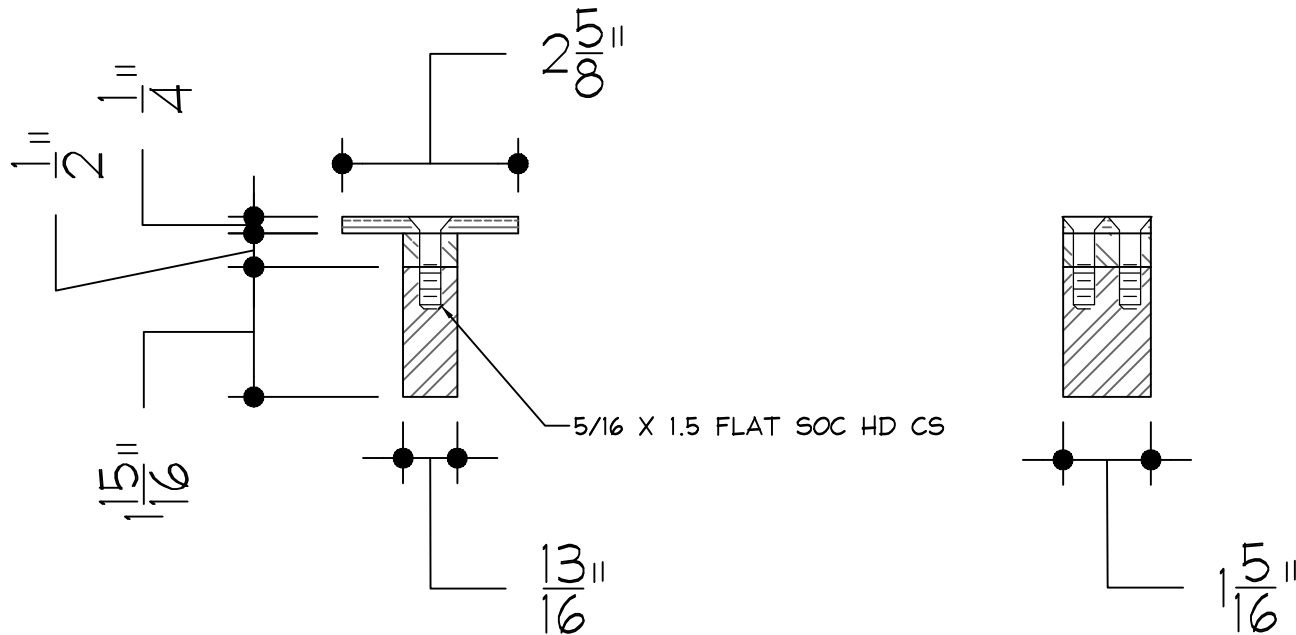

08/24/17 7:39:16 AM D:\MY DOCUMENTS\RA\07 JOURNEY 34H\JOURNEY CAD\JOURNEY 1.DWG

SCALE: N/A	PROJECT: WINNEBAGO JOURNEY	TITLE: REAR SLIDE PAD
DRAWN: JIM EXLER	LOC: NAMPA, ID	DRG: SLIDEPAD1
DATE: 6/18/15	JOB NO: 34H	Journey 1.dwg
		REVISION 0