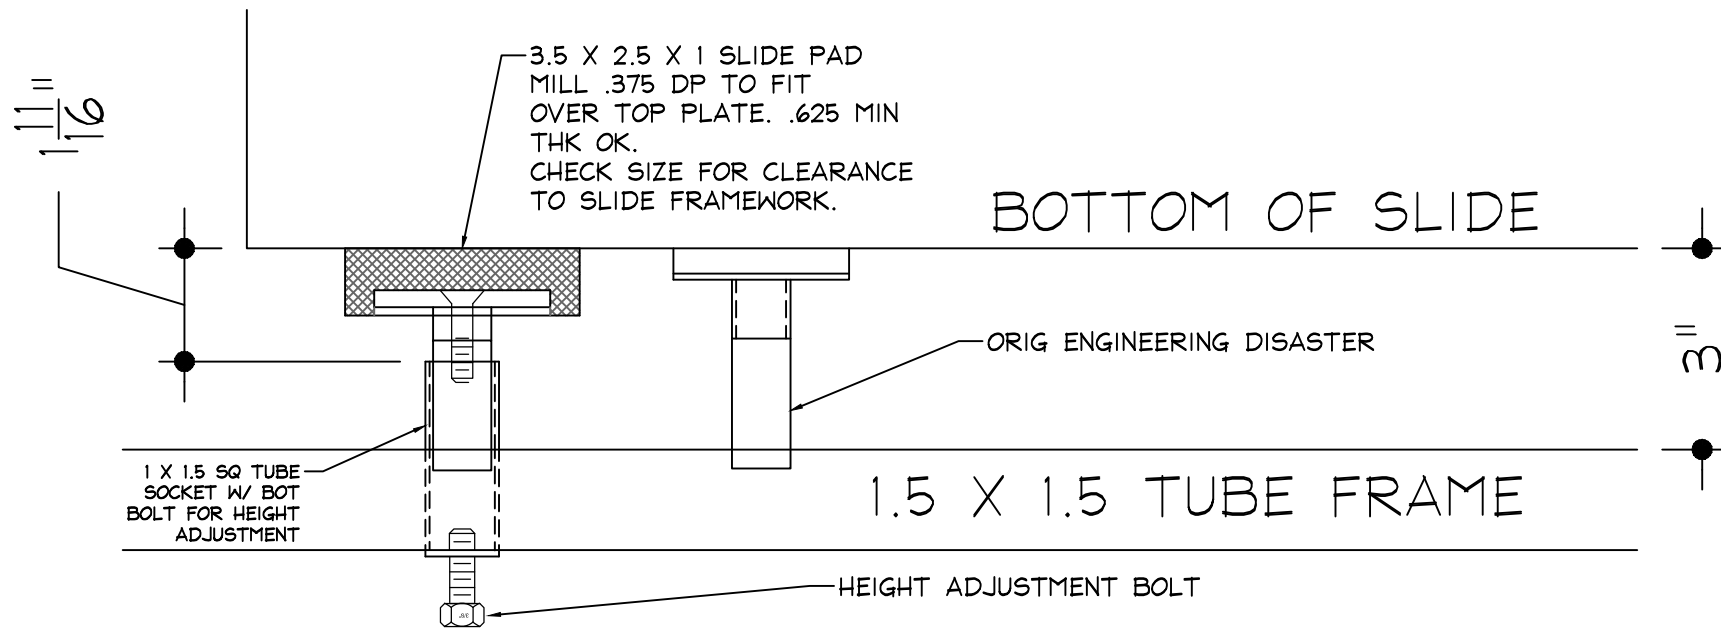

08/24/17 7:39:16 AM D:\MY DOCUMENTS\RA\07 JOURNEY 34H\JOURNEY CAD\JOURNEY 1.DWG

SCALE: N/A	PROJECT: WINNEBAGO JOURNEY	TITLE: REAR SLIDE PAD
DRAWN: JIM EXLER	LOC: NAMPA, ID	DRG: SLIDEPAD1
DATE: 6/18/15	JOB NO: 34H	Journey 1.dwg
		REVISION 0