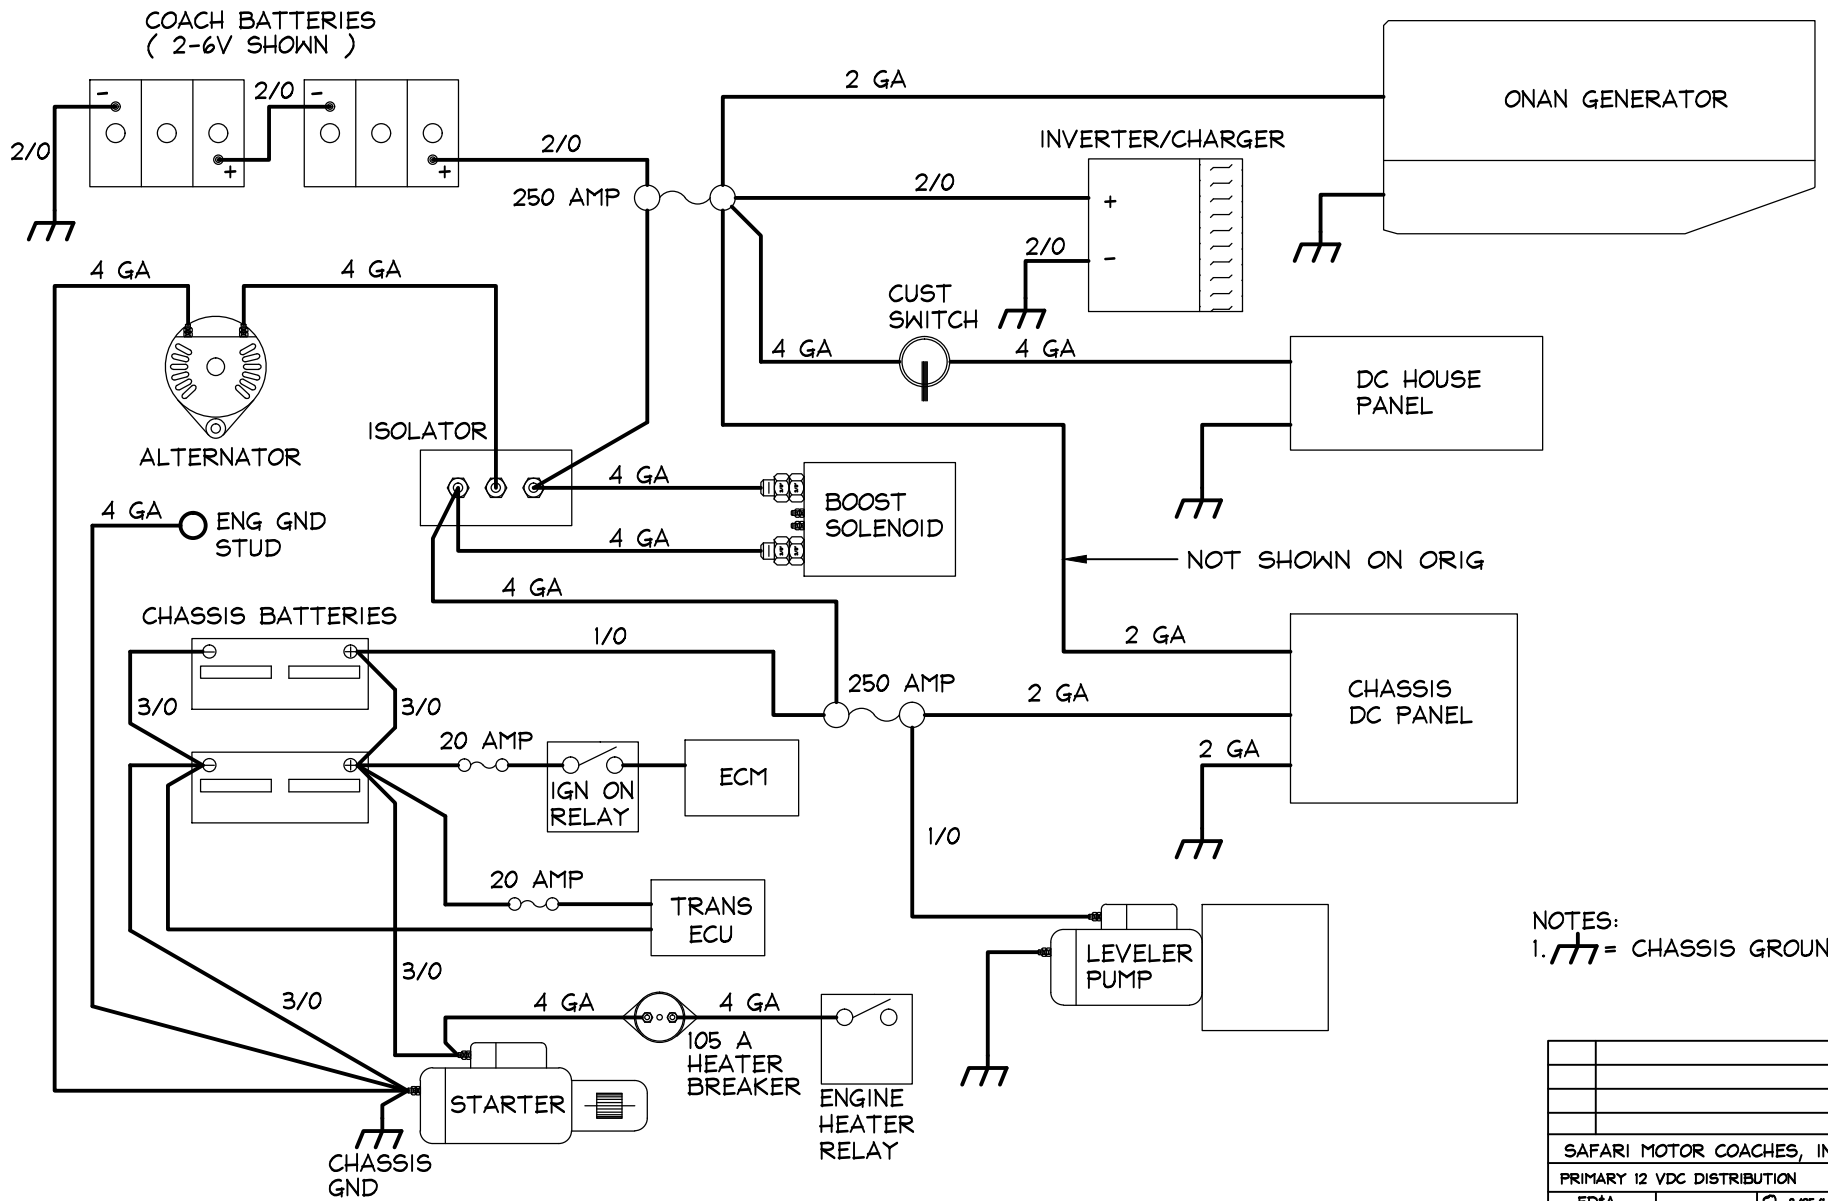

09/23/17 9:37:00 AM D:\MY DOCUMENTS\SAFARI\SAFARI CAD\SAFARI\PRIMARY12VDC.DWG

NOTES:  
1. = CHASSIS GROUND

SAFARI MOTOR COACHES, INC.		
PRIMARY 12 VDC DISTRIBUTION		
ED#A		8/25/14
STANDARD DRAWING		981365A
ORIG: 1/16/96	REDRAW: JIMX	