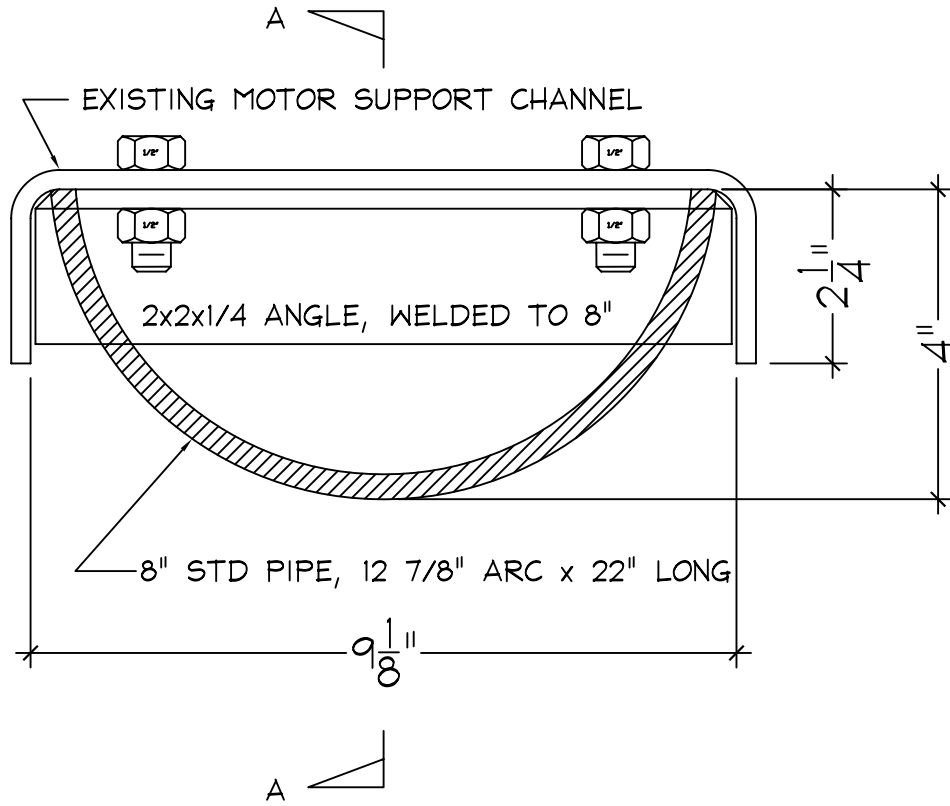

05/03/07 6:44:32 PM C:\ACAD\DRAWINGS\SAFARISIDE.DWG

SCALE:N/A	PROJECT:Safari	TITLE:Motorhome Skid Plate	
DRAWN:Jim Exler	LOC: Camarillo, CA	DRG:Safari 1	REVISION
DATE: 4/30/07	JOB NO:N/A	SafariSide.dwg	0